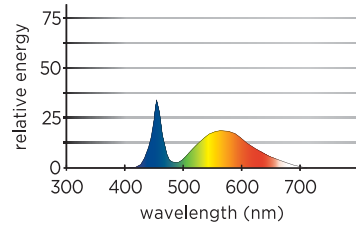

10,000K Spectral Graph Representation