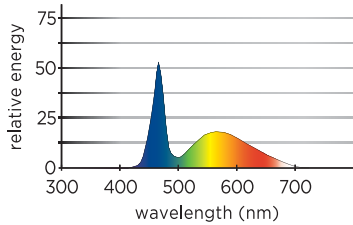

### TRI- CHROMATIC

Trichromatic casts a soft blend of red, blue and white color that promotes photosynthesis in corals and plants. This 3 watt Tri-Lamp contains a red, blue and cool white LED.

### COLORMAX

Colormax lamps cast a warm glow to enhance the natural beauty of tropical fish and live plants. This 3 watt Tri-Lamp contains 2 cool white and 1 red LED.

CORALIFE®

## 60/40 Spectral Graph Representation